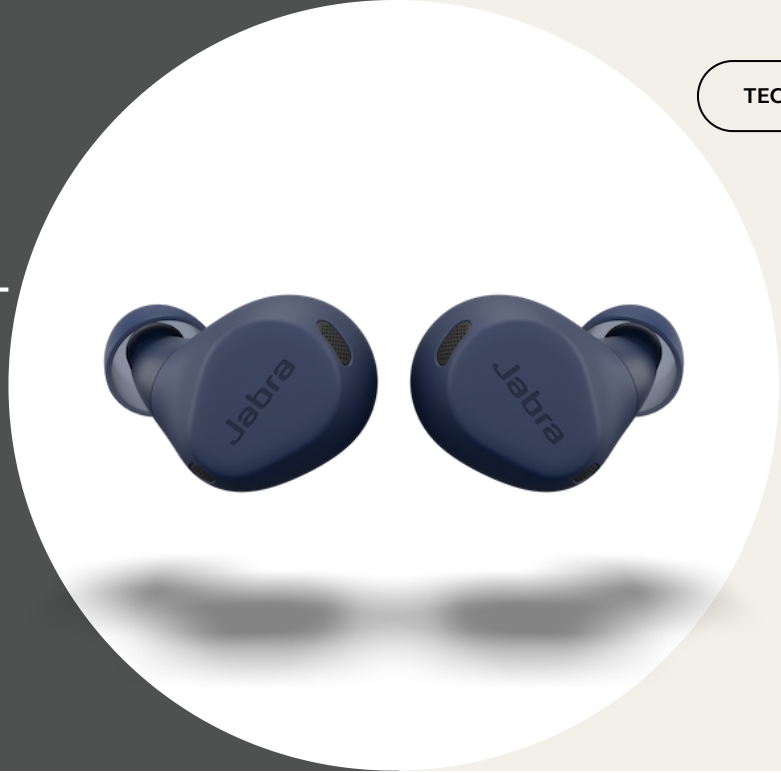

ELITE 8 ACTIVE

The world's toughest earbuds* – dust, water, and sweatproof

- > Fully dust & waterproof earbuds (IP68) and case (IP54)
- > Auto adjusted noise cancelling even in windy environments with Adaptive Hybrid ANC
- > Secure in-ear fit with Jabra ShakeGrip™
- > Lifelike Spatial Sound powered by Dolby Audio***
- > Stable connection with your Smartwatch** while you exercise
- > 6-microphone call technology for clear calls on-the-go

General info	Box contents	Earbuds, 3 sets of EarGels™, charging case, USB-C to USB-A cable, warranty and warning leaflet
	Packaging dimensions - e-commerce box (WxHxD)	115mm x 159mm x 34mm 4.5in x 6.3in x 1.3in
	Packaging dimensions - retail box (WxHxD)	112mm x 132mm x 35mm 4.4in x 5.2in x 1.4in
	Main unit dimensions (WxHxD)	19.7mm x 19.7mm x 29mm 0.8in x 0.8in x 1.1in
	Charging case dimensions (WxHxD)	24.4mm x 46.9mm x 65.4mm 1in x 1.8in x 2.6in
	Earbud weight (each earbud)	5g 0.2oz
	Charging case weight	46.4g 1.6oz
	USB cable length	20cm 7.9in
	IP rating (main unit)	IP68
	IP rating (charging case)	IP54
	Military Standard (MIL-STD-810h)	Yes
	Warranty	2-year warranty (Against failure from dust and water with Jabra Sound+ app registration)
	LED features and functions	Battery status, Firmware update status
Certifications and compliance	MFi, Qi, FCC, ISED, CE, RoHS, REACH, Proposition 65, Google Assistant, Fast Pair, Spotify Tap, Dolby Audio, BQB	
Audio	Active Noise Cancellation (ANC)	Adaptive Hybrid ANC
	ANC on calls	Yes
	Automatic volume adjustment	Yes
	Number of microphones	6
	Microphone type	MEMS
	Microphone bandwidth	100Hz - 8000Hz
	Spatial sound	Yes, Dolby Audio
	Sidetone	Yes
	Mono mode	Yes
	HearThrough	Yes
	Noise-isolating fit	Yes
	Speaker size	6mm 0.2in
	Speaker bandwidth (music mode)	20Hz - 20000Hz
	Speaker bandwidth (speak mode)	100Hz - 8000Hz
	Audio codecs supported	AAC, SBC
	Auto resume music	Yes
	Auto pause music	Yes