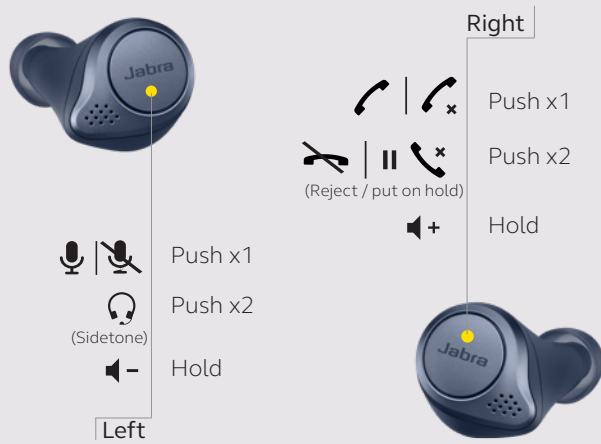

### Access your voice assistant, fast

Need an answer now? Access Amazon Alexa, Siri® and Google Assistant™ with a double tap, and quickly get the information you need – from setting appointments, to finding nearby events or calling your best friend. And with Bluetooth 5.0, you can seamlessly connect to your Android or Apple device, with no hassle.

## HOW TO PAIR

Push (1 sec) the buttons on both earbuds to power on, and then follow the voice instructions to pair to your phone.

## HOW TO CHARGE

## HOW TO USE – MUSIC

	FEATURES	BENEFITS
Connectivity	Bluetooth 5.0	No audio dropouts or interruptions – Jabra 4 <sup>th</sup> generation true wireless
	Multi-connect	Pair up to 8 devices, and connect up to 2 devices at a time
	Fast Charge	Get 60 minutes of battery from 15 minutes of charging in the charging case
Audio	Noise isolating fit	Limit background noise
	HearThrough	Hear the outside world without removing the earbuds
	4-microphone call technology	Noise reduction on outgoing voice audio
	AAC and SBC audio codecs	Enhanced sound performance
	Customizable equalizer	Hear your music your way with a customizable equalizer, available in Jabra Sound+ App
Ease of use	Rechargeable battery	Up to 28 hours battery with charging case
	Audio control	Answer/end call – Reject call – Volume control – Track control – Play/pause music
	Voice assistant enabled	Direct access to Amazon Alexa, Siri® and Google Assistant™
	Accessories	3 pairs of different sized EarGels (S,M,L) and USB-C cable
	New enhanced shape	Secure active fit and comfort engineered from thousands of ear scans
	IP57-rated	Durability and 2-year warranty against dust and sweat**
Compatibility	Apps	For compatibility information go to the Jabra Sound+ App