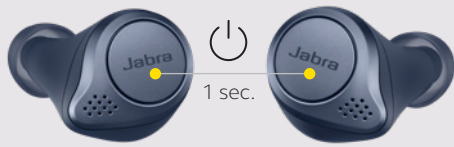

HOW TO PAIR

Push (1 sec) the buttons on both earbuds to power on, and then follow the voice instructions to pair to your phone.