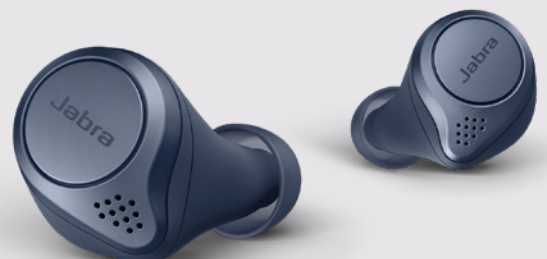

More power, more freedom

With up to 7.5 hours of battery and up to a total of 28 hours with the handy charging case, these earbuds can last and last. And thanks to the fast charging feature, you get up to an hour of battery from just 15 minutes of charging. So even when your energy reserves are running low, your music and calls are never more than a few minutes away.

Stay safe on the go

HearThrough mode uses the 4 built-in microphones to pick up the sounds around you and play them through your earbuds' speakers, so you don't need to pause playback to be able to hear what's happening around you. Use the customizable slider in the Jabra Sound+ App to personalize how much surrounding audio you want to hear. HearThrough works when you're listening to audio or on a call, and also when there is no playback.

Great calls, wherever you are

Making and taking calls is always a great experience, thanks to enhanced 4-microphone technology, which filters out disruptive noise around you. Be confident that you can take that call, even in noisy environments like the gym.

Access your voice assistant, fast

Need an answer now? Access Amazon Alexa, Siri® and Google Assistant™ with a double tap, and quickly get the information you need – from setting appointments, to finding nearby events or calling your best friend. And with Bluetooth 5.0, you can seamlessly connect to your Android or Apple device, with no hassle.